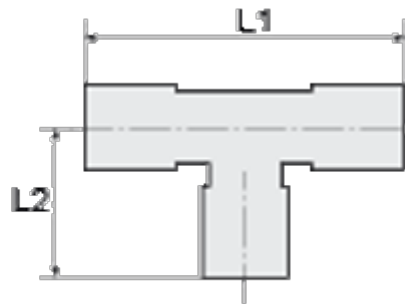

# Data Sheet

Article number: 5865401212ES

Description: Stainless steel, angle 54.012-012 ES, Ø12 - R 1/2"  
conical thread

## Measures

---

a/f = -

L1 = 28

L2 = 33.5

NV = 22